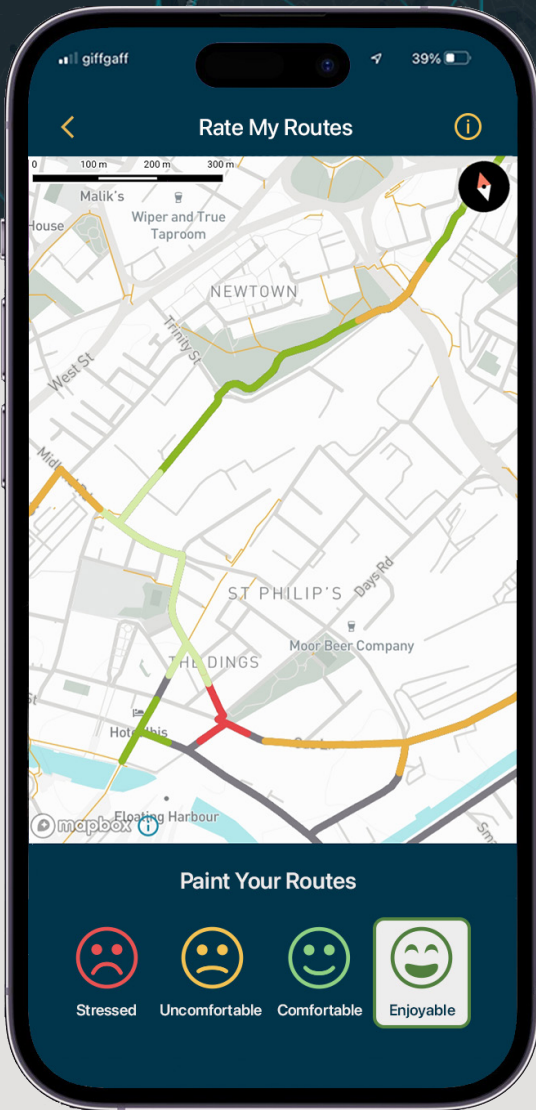

## Your bike rides

have the pedal power to make your local area more bike-friendly!

### Automatic ride logging

that can also detect your mode of travel

### Rate your routes

to provide feedback on where you feel most comfortable and safe

### Contribute to better bike infrastructure

with your anonymous trip data